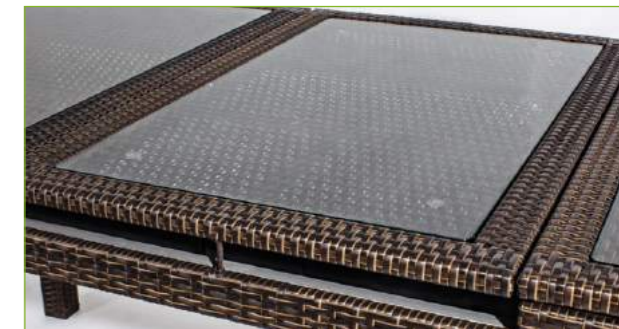

ATHENA

Polyrattan / Polyrattan

Struttura in alluminio,
intreccio in polyrattan.
Cuscini sfoderabili con
tessuto 100% poliestere.
Aluminium frame,
polyrattan weaving.
100% Polyester cushions
with removable covers.

0661576 CUSCINO ECRU
SEDUTA ATHENA / ECRU
SEAT CUSHION FOR
ATHENA CHAIR
(Dim 43a - 42b - 4h)
moq 1 inner 1 master 1;

0661588 SEDIA ATHENA
MARRONE CHOCO,
impilabile /
ATHENA CHOCO BROWN
CHAIR, stackable.
(Dim 47a - 58b - 93h - 44h1)
moq 4 inner 1 master 12;

0661589 SEDIA CON BRACCIOLI
ATHENA MARRONE CHOCO,
impilabile / ATHENA CHOCO
BROWN CHAIR WITH ARMRESTS,
stackable.
(Dim 55a - 58b - 93h - 44h1 - 65h2)
moq 4 inner 1 master 12;

1. 0661532 TAVOLO C-V ATHENA MARRONE
CHOCO 90X90, vetro temperato. Prodotto da
assemblare/ ATHENA CHOCO BROWN TABLE
90X90 WITH GLASS, tempered glass. To be
assembled.
(Dim 90a - 90b - 75h)
moq 1 inner 1 master 1;

2. 0661533 TAVOLO ATHENA C-V MARRONE
CHOCO 180X90, vetro temperato. Prodotto
da assemblare/ ATHENA CHOCO BROWN
TABLE 180X90 WITH GLASS, tempered glass. To
be assembled.
(Dim 180a - 90b - 75h)
moq 1 inner 1 master 1;

0661590 TAVOLO ATHENA ALLUNG C-V
MARRONE CHOCO /
ATHENA EXT TABLE CHOCO BROWN WITH GLASS
(Dim 200-260a - 90b - 77,5h)
moq 1 inner 1 master 1;

Struttura in ferro (trattato per esterno tramite
cataforesi+verniciatura epossidica)intreccio in
polyrattan, vetro temperato. Apertura tavolo
e prolunga automatica. / Iron frame (outdoor
treated with cathaphoresis, powder coated)
polyrattan weaving. Tempered glass. Automatic
extension table.