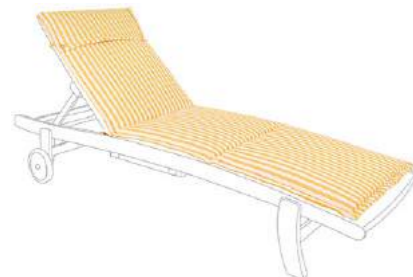

0806307 CUSCINO RIGHE GIALLO POLTRONA / YELLOW STRIPES CUSHION FOR ARMCHAIR (Dim 77a - 51b - 4h)
moq 1 inner 1 master 6;

0806300 CUSCINO RIGHE GIALLO LETTINO / YELLOW STRIPES CUSHION FOR SUNBED (Dim 64a - 190b - 4h)
moq 1 inner 1 master 3;