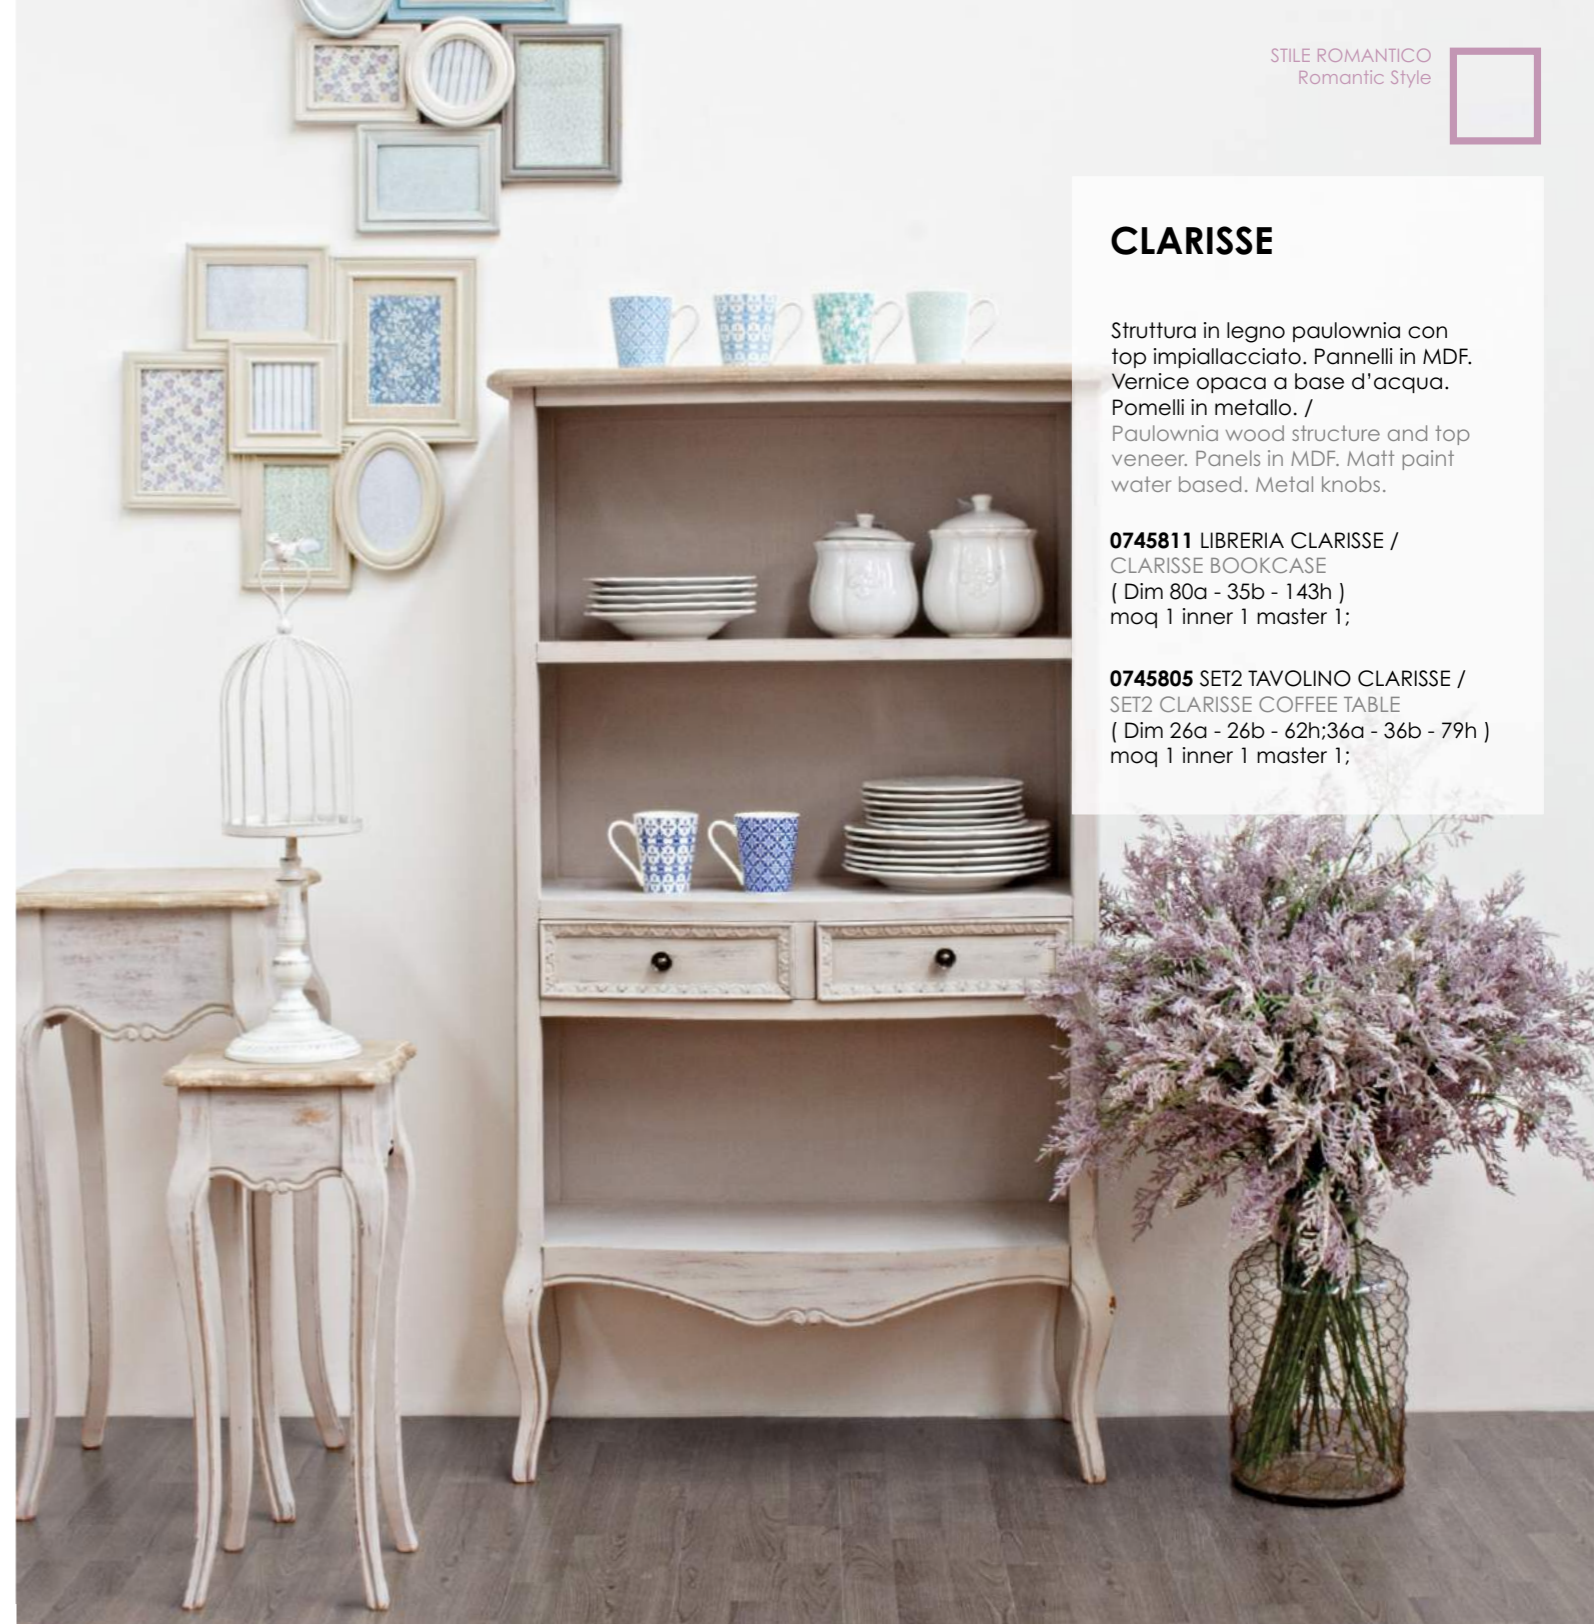

CLARISSE

Struttura in legno paulownia con top impiallacciato. Pannelli in MDF. Vernice opaca a base d'acqua. Pomelli in metallo. / Paulownia wood structure and top veneer. Panels in MDF. Matt paint water based. Metal knobs.

0745811 LIBRERIA CLARISSE /
CLARISSE BOOKCASE
(Dim 80a - 35b - 143h)
moq 1 inner 1 master 1;

0745805 SET2 TAVOLINO CLARISSE /
SET2 CLARISSE COFFEE TABLE
(Dim 26a - 26b - 62h; 36a - 36b - 79h)
moq 1 inner 1 master 1;