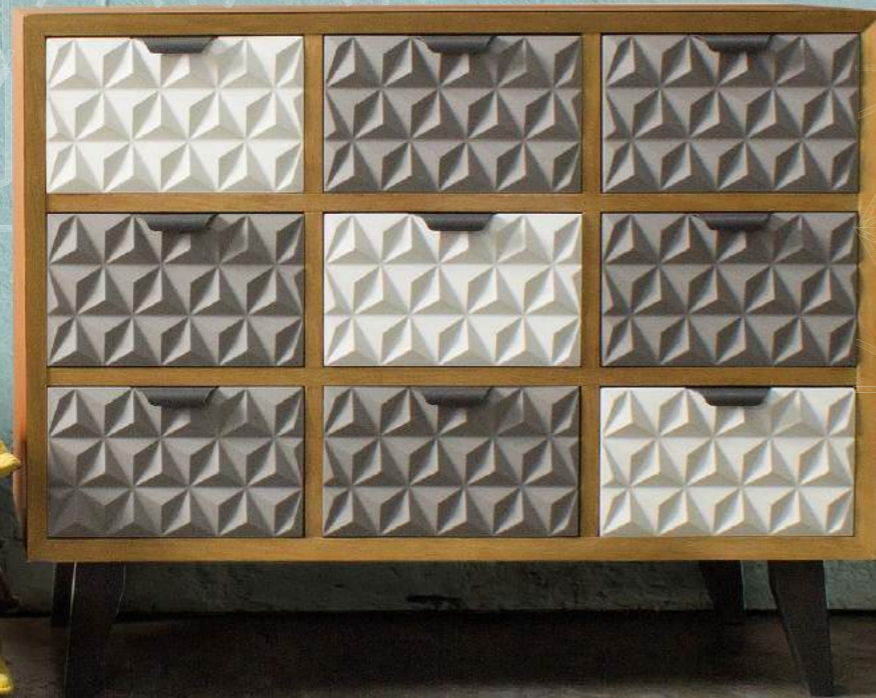

HORIZON

Struttura MDF, impiallacciato con legno quercia, schienali in compensato, piedini (da assemblare) e maniglie in metallo. Finitura con vernice a base d'acqua /

Frame with MDF veneered oak, back in plywood, legs (to be assembled) and handles in metal. Water base paint finishing.

0745276 CASSETTIERA 9C HORIZON / HORIZON CHEST OF DRAWERS 9DRAWERS