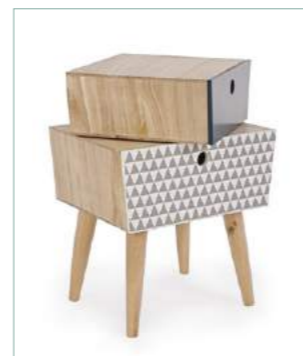

BARNABY

Struttura in MDF impiallacciato paulonia.
Finitura struttura a base di nitrocellulosa,
frontale cassetti a base d'acqua. Gambe da
assemblare. / Frame in MDF with paulownia
veneer. Body with nitrocellulase finishing. Face
of drawers with water base colours paint. Legs
to be assembled.

0744548 CASSETTIERA GIREVOLE 3C BARNABY, cassetti
superiori girevoli. / BARNABY REVOLVING CHEST OF
DRAWERS 3DRAWERS, revolving first 2 drawers are
turning
(Dim 51,5a - 40b - 84,5h)
moq 1 inner 1 master 1;

Cassetti girevoli /
The drawers are turning